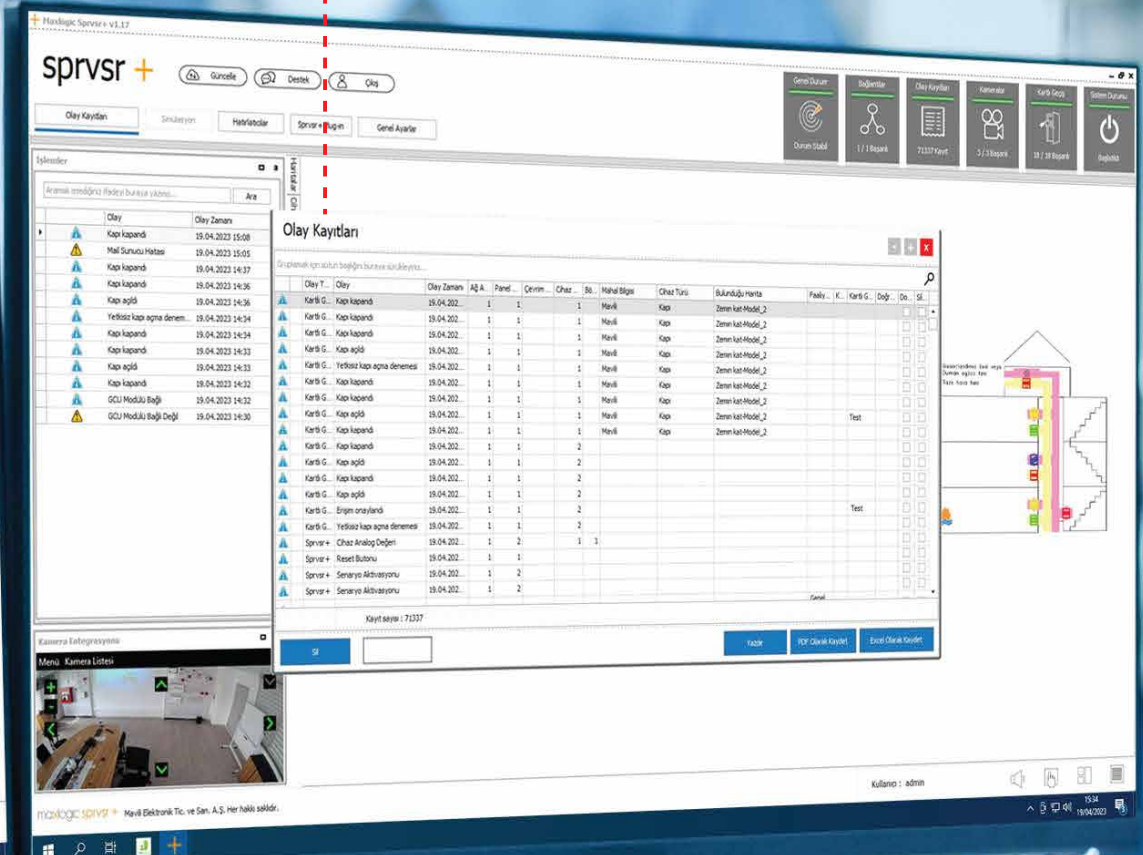

By accessing the devices on the map; commands such as door opening and closing can be given easily, and live connection can be made to cameras that match the device.

When an authorized or unauthorized card is read to the card readers on the doors while the system is active; The interaction can be viewed on the map, and the details can be learned from the event records.