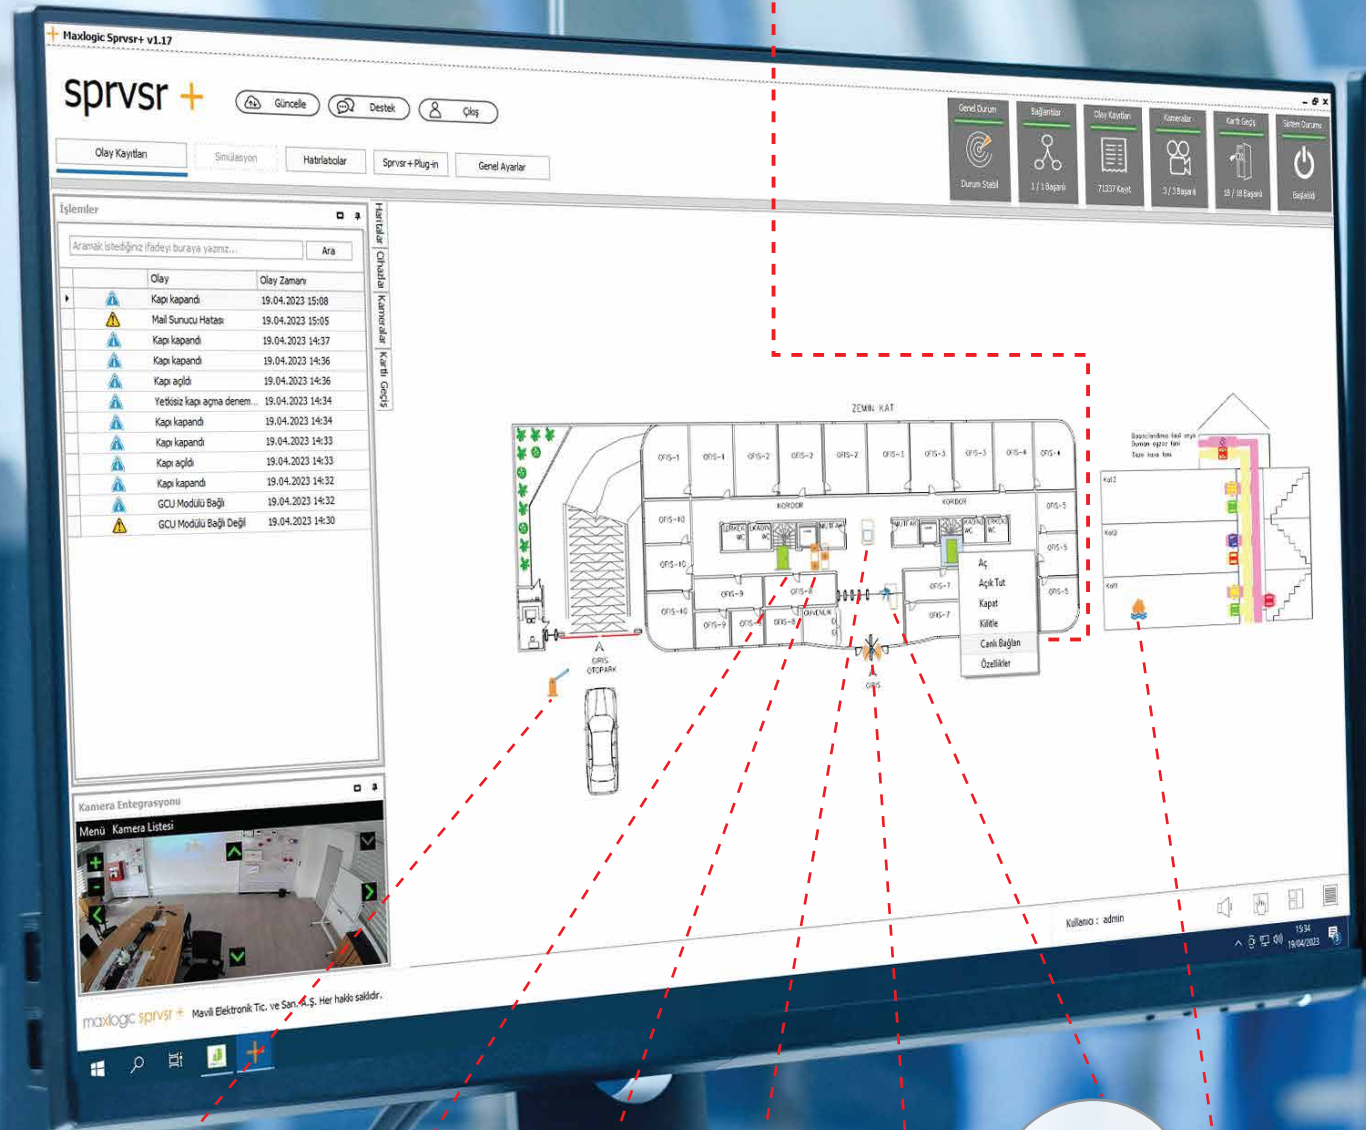

By accessing the devices on the map; commands such as door opening and closing can be given easily, and live connection can be made to cameras that match the device.

When an authorized or unauthorized card is read to the card readers on the doors while the system is active; The interaction can be viewed on the map, and the details can be learned from the event records.