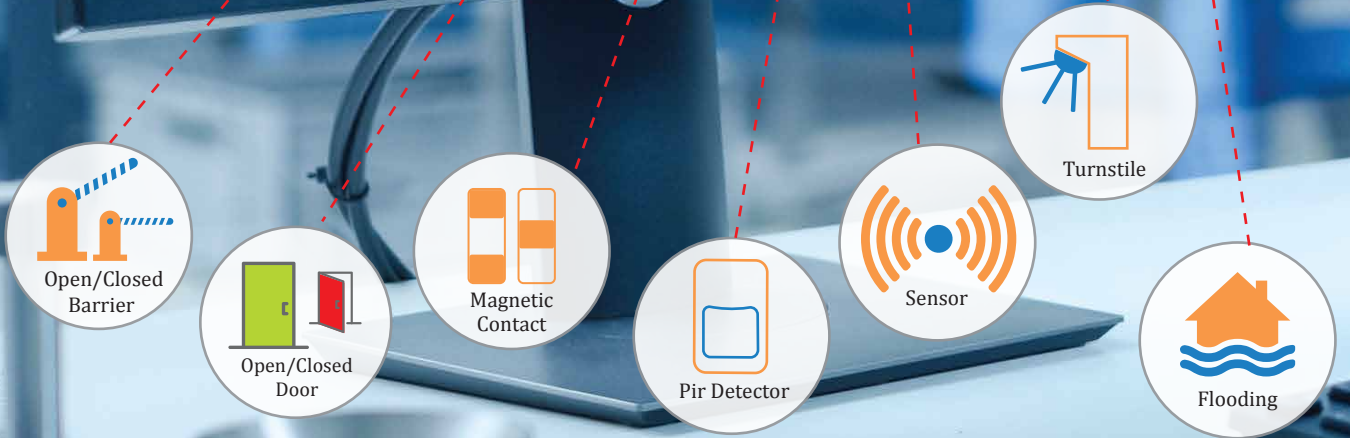

By accessing the devices on the map; commands such as door opening and closing can be given easily, and live connection can be made to cameras that match the device.

When an authorized or unauthorized card is read to the card readers on the doors while the system is active; The interaction can be viewed on the map, and the details can be learned from the event records.