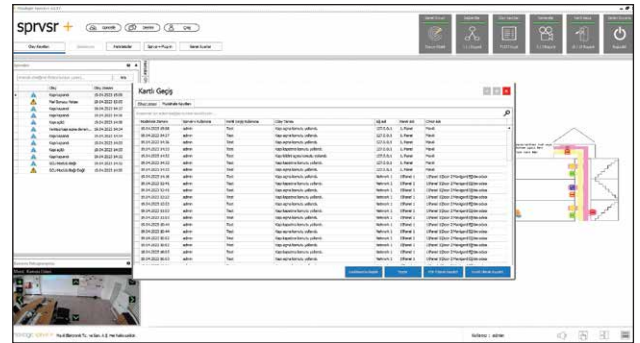

VANDERBILT

SOFTWARE MODELS

Product Code	Description
ML-1634.1	Maxlogic SPRVSR+ Graphic Monitoring and Control Android Software using cost, 1 user
ML-1634.5	Maxlogic SPRVSR+ Graphic Monitoring and Control Android Software using cost, 5 user
ML-1634.10	Maxlogic SPRVSR+ Graphic Monitoring and Control Android Software using cost, 10 user
ML-1635.1	Maxlogic SPRVSR+ Graphic Monitoring and Control IOS Software using cost, 1 user
ML-1635.5	Maxlogic SPRVSR+ Graphic Monitoring and Control IOS Software using cost, 5 user
ML-1635.10	Maxlogic SPRVSR+ Graphic Monitoring and Control IOS Software using cost, 10 user
ML-1636.14	Maxlogic SPRVSR+ Plug-In Graphical Monitoring Software Using cost, Vanderbilt Integration

DONGLE MODELS

Product Code	Description
ML-1661.1	Maxlogic Sprvrsr+ Master USB Dongle using cost
ML-1661.2	Maxlogic Sprvrsr+ Slave USB Dongle using cost
ML-1661.3.14	Maxlogic SPRVSR+ Plug-In USB Dongle using cost, Vanderbilt Authorization

Follow us...

www.mavili.com.tr/en