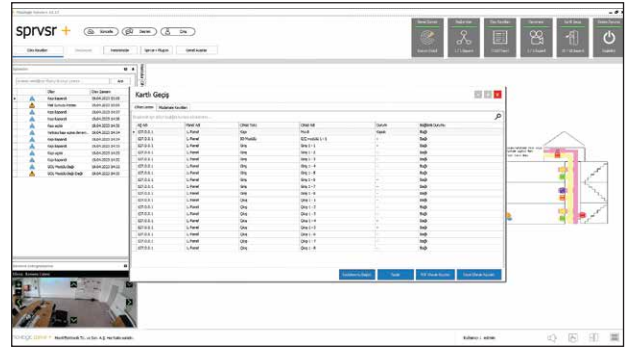

Maxlogic SPRVSR+ Graphical Monitoring and Management Software works in integration with Vanderbilt, the leader in the field of access control systems, and offers effective solutions suitable for site needs.

maxlogic & mavigard  
fire and gas detection systems

By accessing the devices on the map; commands such as door opening and closing can be given easily, and live connection can be made to cameras that match the device.

When an authorized or unauthorized card is read to the card readers on the doors while the system is active; The interaction can be viewed on the map, and the details can be learned from the event records.

SPRVSR+ Software offers the user an easy intervention opportunity for card access systems, as in other systems with which it is integrated. With SPRVSR+, it is possible to select devices specific to card access systems and to position these devices on the map by drag and drop method.